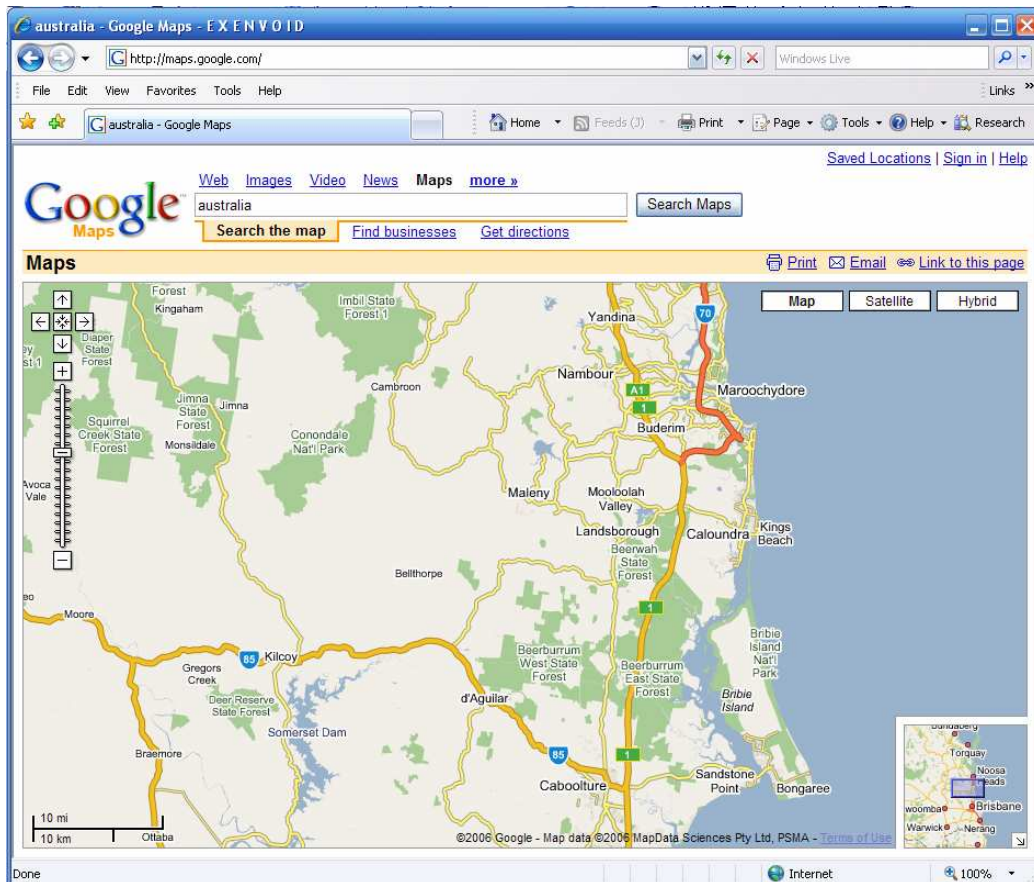

Google Maps is another excellent (free) program to find and print road and area maps for all over the Earth. The controls are easy to master and the secret is to just play around until you figure it out.

Check out the 'Satellite & Hybrid' mode switches at the top right hand side of the map to show further details such as super impose map over photo as shown below.

'Hybrid mode' super imposes the map onto the satellite photo of the area!

Have fun with Google Maps !