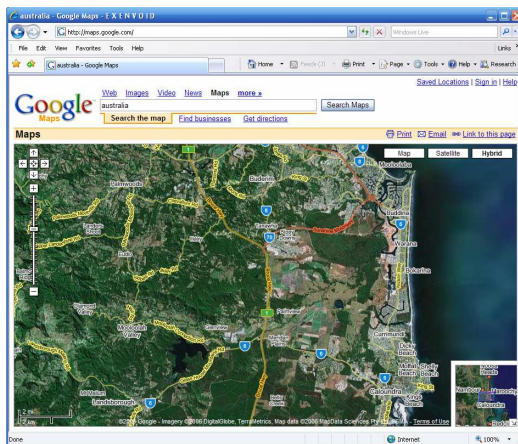

Google Maps is another excellent (free) program to find and print road and area maps for all over the Earth. The controls are easy to master and the secret is to just play around until you figure it out.

Check out the 'Satellite & Hybrid' mode switches at the top right hand side of the map to show further details such as super impose map over photo as shown below.

'Hybrid mode' super imposes the map onto the satellite photo of the area!

Have fun with Google Maps !