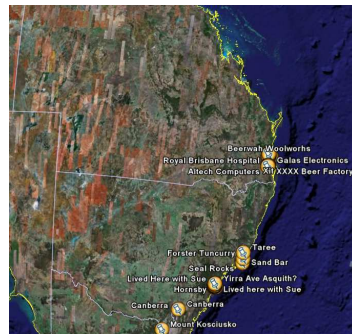

**Google Earth** is an excellent ( free ) program to check out the current planet you are living on. Find any location on the planet earth and zoom in to get as best detail that is available. The controls are easy to master and the secret is to just play around until you figure it out.

Being a heavy download for each place you visit this program *requires a broadband internet connection.*

When you have found what you want you can tilt and rotate the picture as shown in the final demo pic below. You can print, save the image to a file or email the photo to a friend. You can also save the location so you can find it again later.

Note that although the satellite images are great in some places they are poor in others. Also, the images may show data that is months or even years old as it all depends when the last overhead image was taken by a passing satellite.